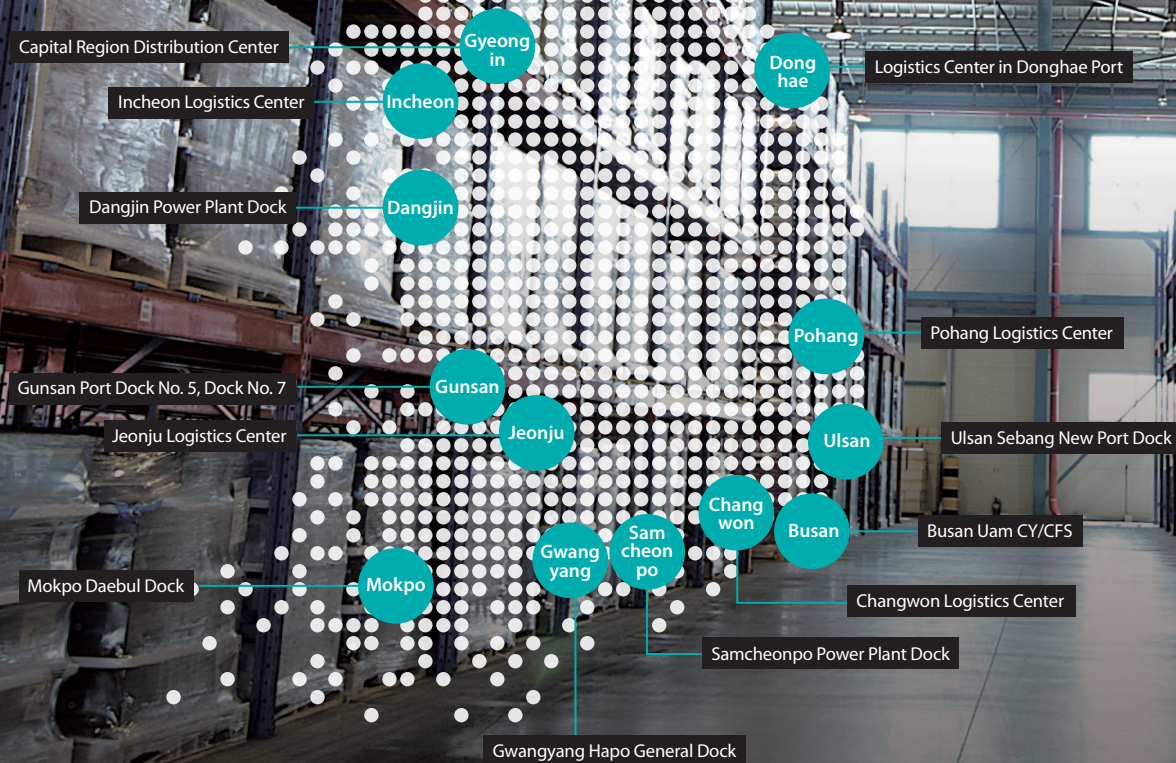

The Sebang group, which took the first step into the logistics business with handling of export and import containers in 1965, has now grown into a representative logistics company in Korea with a competitive network based on major ports and logistics hubs in Korea. We handle more than 2 million TEUs of containers and 30 million tons of bulk cargo a year.

Sebang provides the best logistics service based on matchless technologies, efficient technical & operational know-how of latest equipment, and professional manpower with rich experience. These unique technologies have been accumulated over the last half century from many different fields of import & export cargo handling, warehousing, marine & inland transportation, overweight cargo transportation & installation, and 3rd party logistics.

Sebang Vina will make the best efforts to satisfy our customers by providing customized and integrated services such as storage, transportation and forwarding services including customs clearance. In addition, we offer constantly updated real-time logistics information using self-developed IT system. It guarantees the quick and precise logistics services to enhance our status throughout the whole world.

Sebang Vina will strive to be the premier global logistics partner by expanding our logistics networks with your supports.

SEBANG NETWORK